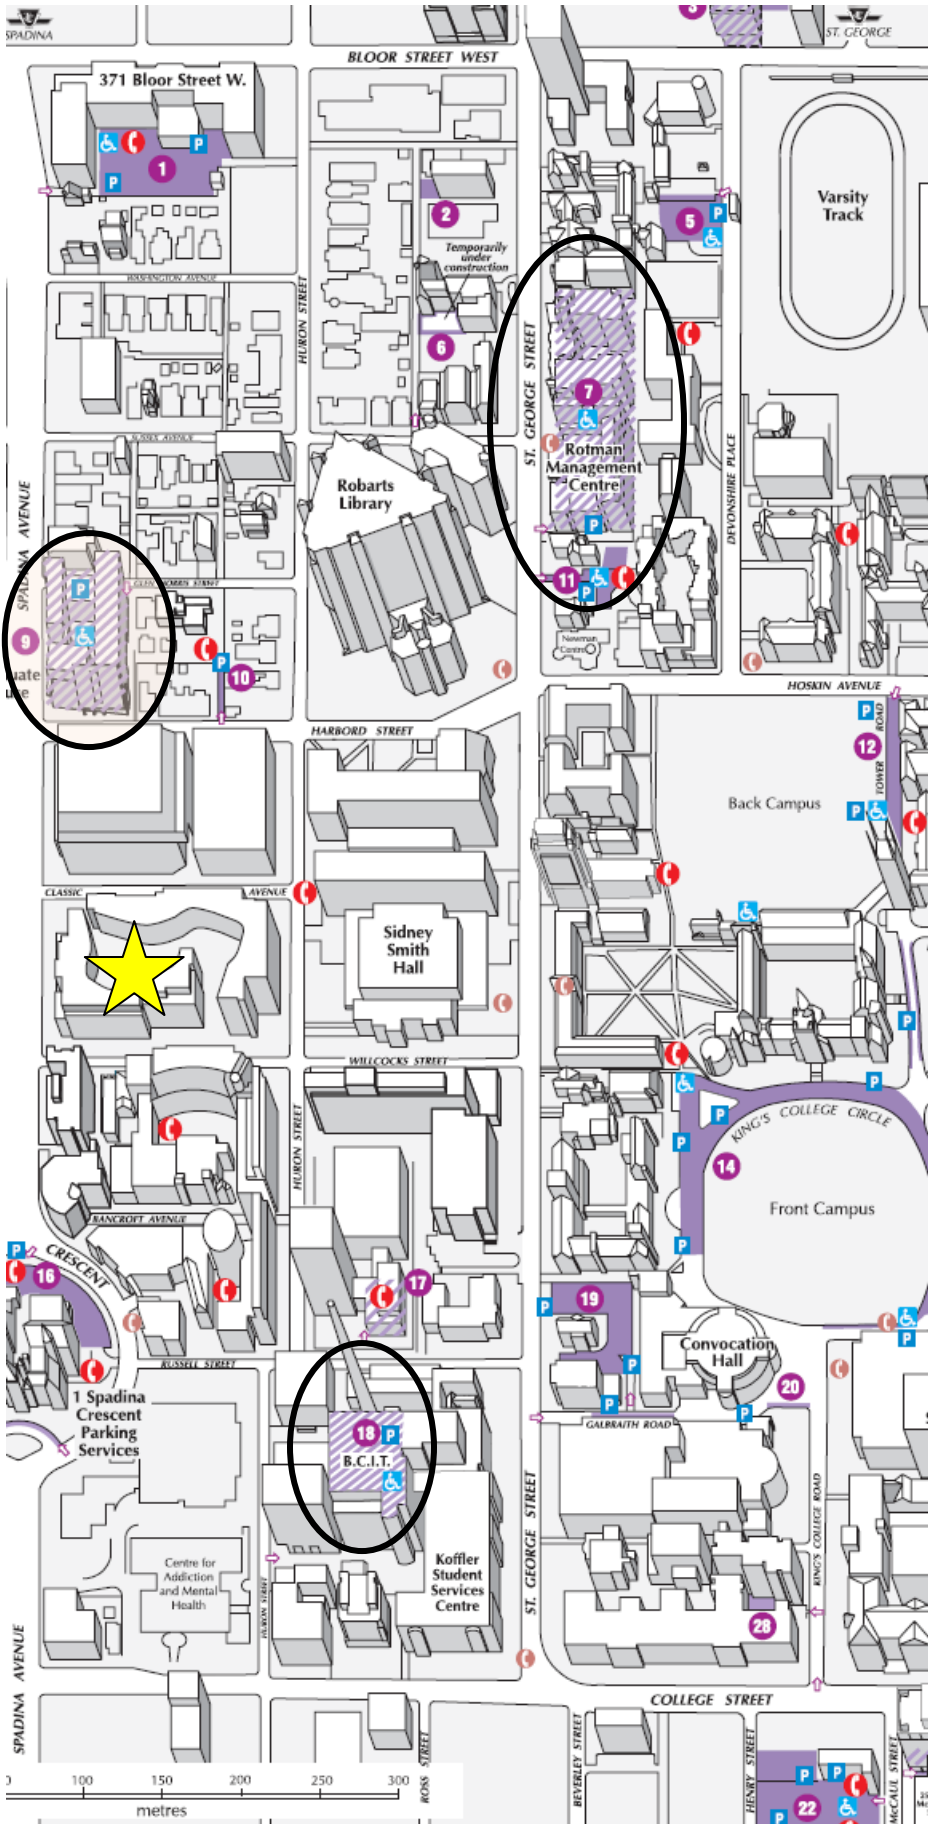

APPENDIX II

Principal Parking Areas

MAP | PARKING AREA

- 1 371 Bloor Street West
- 2 School of Continuing Studies
- 3 OISE/UT (Entrance off Prince Arthur Avenue)
- 4 246 Bloor Street W. (Entrance 2 Bedford Road)
- 5 100 Devonshire Place
- 6 150 St. George Street (Temporarily Under Construction)
- 7 107 St. George Street (Underground Garage)
- 8 78 Queen's Park Crescent West
- 9 17 Glen Morris (Under Graduate House)
- 10 42 Harbord Street
- 11 93 St. George Street
- 12 Tower Road
- 13 Hart House (Eastside)
- 14 King's College Circle
- 15 Hart House Circle
- 16 1 Spadina Crescent
- 17 McLennan Physical (Underground)
- 18 BCIT (Entrance off Huron Street)
- 19 Simcoe Hall
- 20 Galbraith Road
- 21 McMurrich (Temporarily Under Construction)
- 22 256/240 McCaul Street
- 23 112 College Street
- 24 100 College Street
- 25 88 College Street
- 26 124 Edward Street (Dentistry)
- 27 155 College Street

You are here.